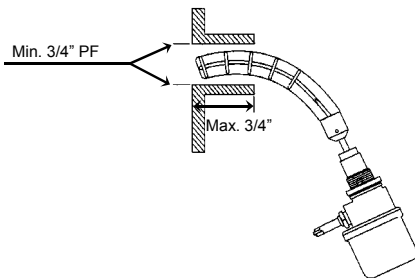

EXAMPLE OF MOUNTING MINI-ROTARY ON AN INJECTION MOLDING MACHINE

Specifications

Input Voltage: 110/230/24 VAC 50/60 Hz
Power Consumption: 1.5 Watts
Switch: SPDT
Contact Rating: 3A @ 250 VAC
Rotary Speed: 1 RPM
Temperature Range: -4° F to +140° F
Wiring Cable: 18 AWG, 12 inch cable
Mounting: 3/4" PF
Clutch: Magnetic Slip Clutch prevents damage to motor gears
Enclosure : Polycarbonate, NEMA 1
Weight: .77 lbs.

Mini-Rotary Structure

*Unit shown with Optional 304 Stainless Steel Rectangular Paddle

Dimensions

Mini-Rotary with 4-Vane Polycarbonate Paddle

Standard length Cable 12 inches

Mini-Rotary with Bayonet Insertable Polycarbonate Paddle

Standard length Cable 12 inches

Wiring Diagram

BINMASTER

7201 North 98th St. / Lincoln, NE 68507 / Phone: 800-278-4241 or 402-434-9102 / Fax: 402-434-9133
www.binmaster.com