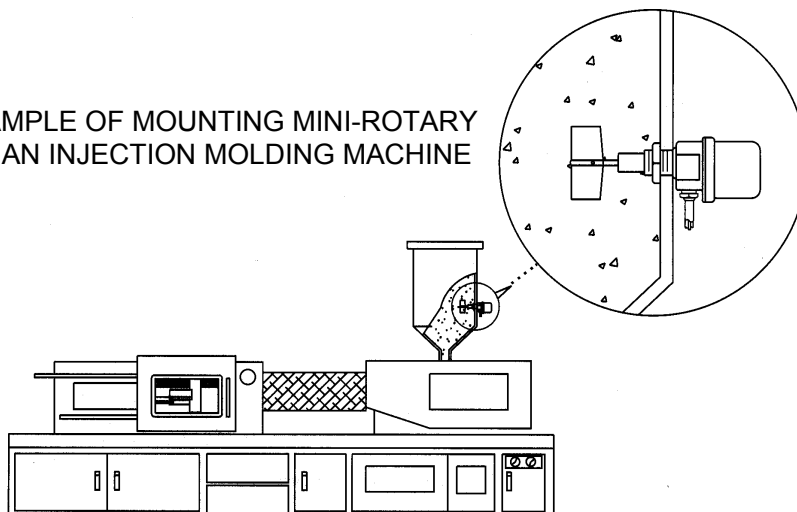

BINMASTER

Mini-Rotary

COMPACT ROTARY LEVEL CONTROL FOR DRY SOLIDS

COMPACT DESIGN

The Mini-Rotary is an economical, compact rotary level control that has been designed for use in small bins and hoppers. The small yet rugged design allows you to use the Mini-Rotary where other level sensors simply won't fit.

SIMPLE, DEPENDABLE OPERATION

The Mini-Rotary has few moving parts and features simple operation. A slow-speed synchronous motor rotates the paddle which senses the pressure of the material at the level where the Mini-Rotary is placed. The sensitivity can be adjusted with a motor torque adjusting spring allowing the unit to be used in both light and heavy materials. Rotary technology ignores changing material characteristics that can cause other point level devices to fail.

APPLICATIONS

The Mini-Rotary is designed for controlling level in small bins and hoppers that contain plastics, food, seed, chemicals, and other powder and bulk solid materials.

- **Compact design ideal for small bins, hoppers, and feeders**
- **Simple to install**
- **No calibration required**
- **De-Energizing motor extends motor life**
- **Motor slip-clutch prevents gear damage**
- **Adjustable sensitivity**
- **3/4" NPT mounting**
- **Optional sensing paddles**

EXAMPLE OF MOUNTING MINI-ROTARY ON AN INJECTION MOLDING MACHINE

Specifications

Input Voltage: 110/230/24 VAC 50/60 Hz
Power Consumption: 1.5 Watts
Switch: SPDT
Contact Rating: 3A @ 250 VAC
Rotary Speed: 1 RPM
Temperature Range: -4° F to +140° F
Wiring Cable: 18 AWG, 12 inch cable
Mounting: 3/4" PF
Clutch: Magnetic Slip Clutch prevents damage to motor gears
Enclosure : Polycarbonate, NEMA 1
Weight: .77 lbs.