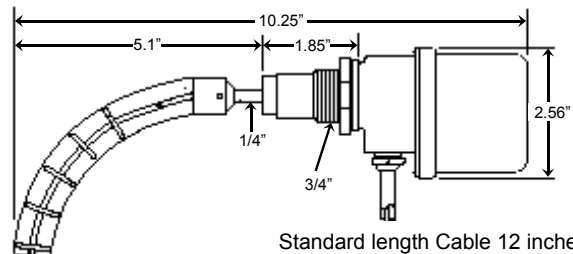

EXAMPLE OF MOUNTING MINI-ROTARY ON AN INJECTION MOLDING MACHINE

Specifications

Input Voltage: 110/230/24 VAC 50/60 Hz
Power Consumption: 1.5 Watts
Switch: SPDT
Contact Rating: 3A @ 250 VAC
Rotary Speed: 1 RPM
Temperature Range: -4° F to +140° F
Wiring Cable: 18 AWG, 12 inch cable
Mounting: 3/4" PF
Clutch: Magnetic Slip Clutch prevents damage to motor gears
Enclosure : Polycarbonate, NEMA 1
Weight: .77 lbs.

Mini-Rotary Structure

*Unit shown with Optional 304 Stainless Steel Rectangular Paddle

Dimensions

Mini-Rotary with 4-Vane Polycarbonate Paddle

Standard length Cable 12 inches

Mini-Rotary with Bayonet Insertable Polycarbonate Paddle

Standard length Cable 12 inches

Wiring Diagram

BINMASTER

7201 North 98th St. / Lincoln, NE 68507 / Phone: 800-278-4241 or 402-434-9102 / Fax: 402-434-9133
www.binmaster.com