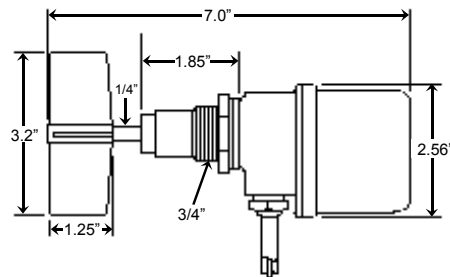

EXAMPLE OF MOUNTING MINI-ROTARY ON AN INJECTION MOLDING MACHINE

Specifications

Input Voltage: 110/230/24 VAC 50/60 Hz
Power Consumption: 1.5 Watts
Switch: SPDT
Contact Rating: 3A @ 250 VAC
Rotary Speed: 1 RPM
Temperature Range: -4° F to +140° F
Wiring Cable: 18 AWG, 12 inch cable
Mounting: 3/4" PF
Clutch: Magnetic Slip Clutch prevents damage to motor gears
Enclosure : Polycarbonate, NEMA 1
Weight: .77 lbs.

Mini-Rotary Structure

*Unit shown with Optional 304 Stainless Steel Rectangular Paddle

Dimensions

Mini-Rotary with 4-Vane Polycarbonate Paddle

Standard length Cable 12 inches

Mini-Rotary with Bayonet Insertable Polycarbonate Paddle

Standard length Cable 12 inches

Wiring Diagram

BINMASTER

7201 North 98th St. / Lincoln, NE 68507 / Phone: 800-278-4241 or 402-434-9102 / Fax: 402-434-9133
www.binmaster.com