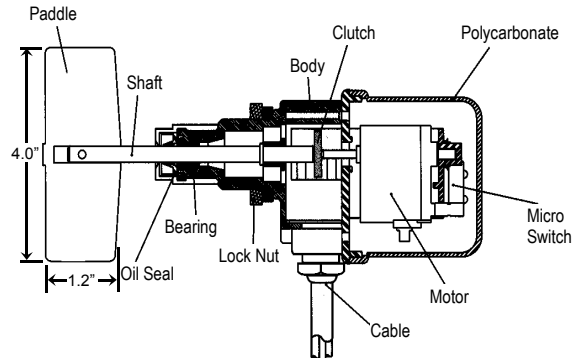

SIMPLE, DEPENDABLE OPERATION

The Mini-Rotary has few moving parts and features simple operation. A slow-speed synchronous motor rotates the paddle which senses the pressure of the material at the level where the Mini-Rotary is placed. The sensitivity can be adjusted with a motor torque adjusting spring allowing the unit to be used in both light and heavy materials. Rotary technology ignores changing material characteristics that can cause other point level devices to fail.

APPLICATIONS

The Mini-Rotary is designed for controlling level in small bins and hoppers that contain plastics, food, seed, chemicals, and other powder and bulk solid materials.

- **Compact design ideal for small bins, hoppers, and feeders**
- **Simple to install**
- **No calibration required**
- **De-Energizing motor extends motor life**
- **Motor slip-clutch prevents gear damage**
- **Adjustable sensitivity**
- **3/4" NPT mounting**
- **Optional sensing paddles**

EXAMPLE OF MOUNTING MINI-ROTARY ON AN INJECTION MOLDING MACHINE

Specifications

Input Voltage: 110/230/24 VAC 50/60 Hz
Power Consumption: 1.5 Watts
Switch: SPDT
Contact Rating: 3A @ 250 VAC
Rotary Speed: 1 RPM
Temperature Range: -4° F to +140° F
Wiring Cable: 18 AWG, 12 inch cable
Mounting: 3/4" PF
Clutch: Magnetic Slip Clutch prevents damage to motor gears
Enclosure : Polycarbonate, NEMA 1
Weight: .77 lbs.

Mini-Rotary Structure

*Unit shown with Optional 304 Stainless Steel Rectangular Paddle

Dimensions

Mini-Rotary with 4-Vane Polycarbonate Paddle

Standard length Cable 12 inches

Mini-Rotary with Bayonet Insertable Polycarbonate Paddle