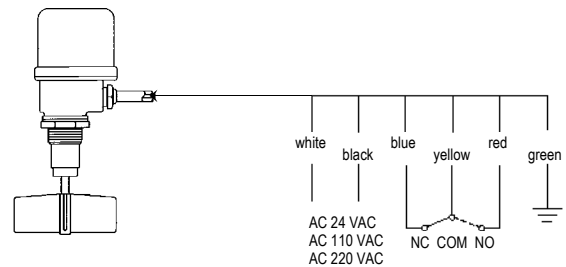

Mini-Rotary Structure

*Unit shown with Optional 304 Stainless Steel Rectangular Paddle

Dimensions

Mini-Rotary with 4-Vane Polycarbonate Paddle

Standard length Cable 12 inches

Mini-Rotary with Bayonet Insertable Polycarbonate Paddle

Standard length Cable 12 inches

Wiring Diagram

BINMASTER

7201 North 98th St. / Lincoln, NE 68507 / Phone: 800-278-4241 or 402-434-9102 / Fax: 402-434-9133
www.binmaster.com