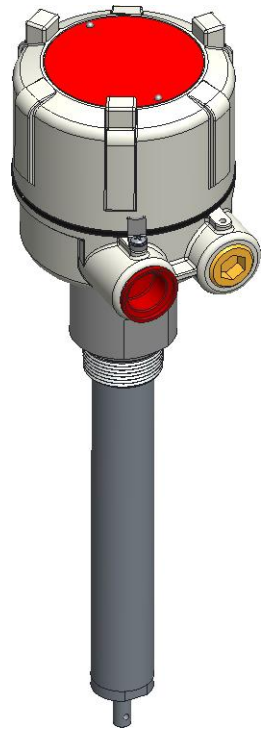

DIMENSIONS ARE IN INCHES UNLESS NOTED OTHERWISE

Division of Garner Industries / 7201 North 98th Street / Lincoln, NE 68507
 (402) 434-9102 / fax (402) 434-9144 \ www.binmaster.com

SCALE 0.250

SCALE 0.375

TITLE: BMRX W/ 8" GUARD EXTENSION

Model No.: BMRX 24 DC W/ G5 EXT.	P/N: 730-5166
Model No.: BMRX 24 AC W/ G5 EXT.	P/N: 730-5098
Model No.: BMRX 230 VAC W/ G5 EXT.	P/N: 730-5097
Model No.: BMRX 115 VAC W/ G5 EXT.	P/N: 730-5096