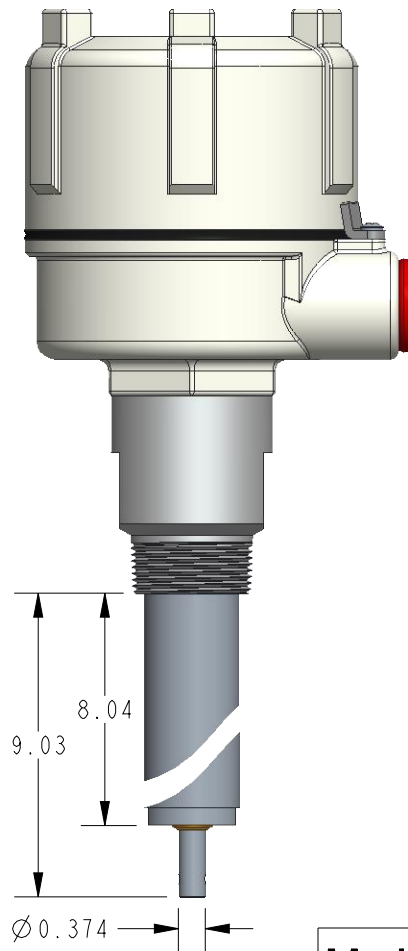

DIMENSIONS ARE IN INCHES UNLESS NOTED OTHERWISE

Division of Garner Industries / 7201 North 98th Street / Lincoln, NE 68507
 (402) 434-9102 / fax (402) 434-9144 \ www.binmaster.com

SCALE 0.250

SCALE 0.375

TITLE: BMRX W/ 8" GUARD EXTENSION

Model No.: BMRX 24 DC W/ G5 EXT.	P/N: 730-5166
Model No.: BMRX 24 AC W/ G5 EXT.	P/N: 730-5098
Model No.: BMRX 230 VAC W/ G5 EXT.	P/N: 730-5097
Model No.: BMRX 115 VAC W/ G5 EXT.	P/N: 730-5096