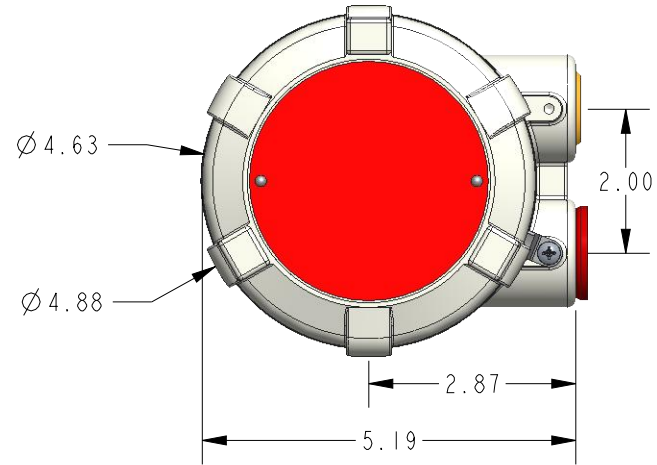

DIMENSIONS ARE IN INCHES UNLESS NOTED OTHERWISE

Division of Garner Industries / 7201 North 98th Street / Lincoln, NE 68507
 (402) 434-9102 / fax (402) 434-9144 \ www.binmaster.com

SCALE 0.250

SCALE 0.375