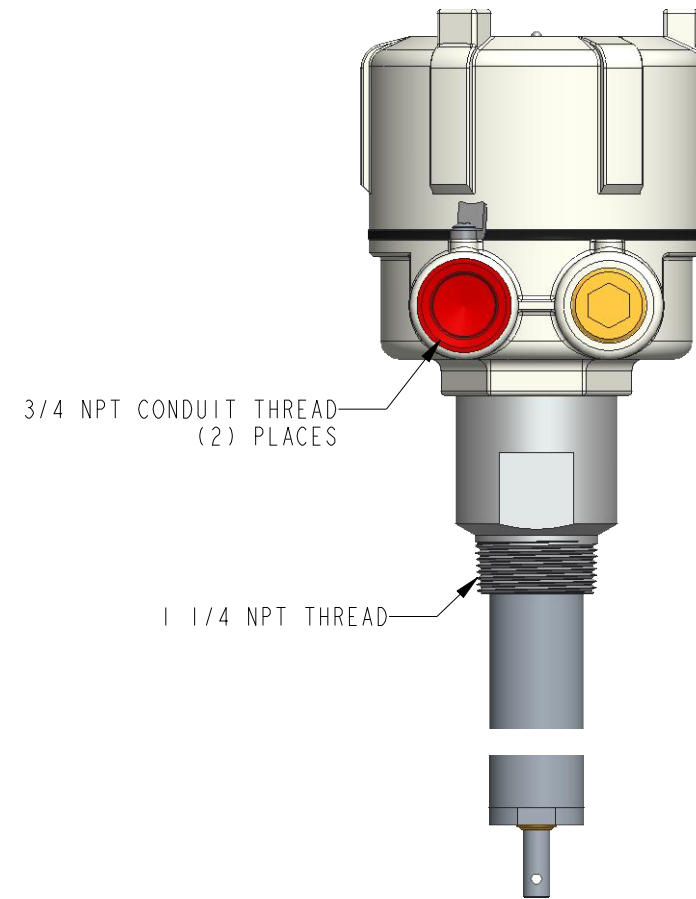

DIMENSIONS ARE IN INCHES UNLESS NOTED OTHERWISE

Division of Garner Industries / 7201 North 98th Street / Lincoln, NE 68507
 (402) 434-9102 / fax (402) 434-9144 \ www.binmaster.com

SCALE 0.250

SCALE 0.375

TITLE: BMRX W/ 8" GUARD EXTENSION

Model No.: BMRX 24 DC W/ G5 EXT.	P/N: 730-5166
Model No.: BMRX 24 AC W/ G5 EXT.	P/N: 730-5098
Model No.: BMRX 230 VAC W/ G5 EXT.	P/N: 730-5097
Model No.: BMRX 115 VAC W/ G5 EXT.	P/N: 730-5096